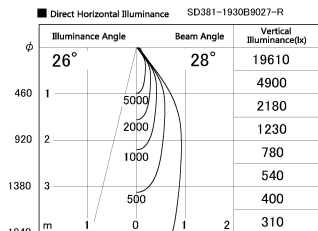

Item no. SD381-1930B9027-R

Series Name: Cledy versa R-G (UL track)
(SD381-R)

Installation	Track mount
Type	Extra high-efficiency tracklight
Fixture wattage	18.6W
Beam angle	28deg
Color Temp.	2700K
CRI	Ra>90
Luminous	1775 lm
Body	Die-castaluminumalloy
Body finish	Black
Trim finish	Black
Reflector finish	N/A
IP Rate	IP20
Light source	COB module
Input Voltage	AC220~240V
Dimming Type	Non-Dimmable
Certificate	CE,CCC
Cut Hole	N/A