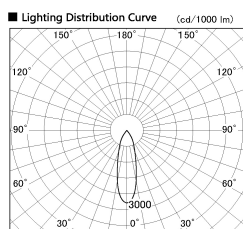

Item no. SD381-1930B9027-R

Series Name: Cledy versa R-G (UL track)
(SD381-R)

Installation	Track mount
Type	Extra high-efficiency tracklight
Fixture wattage	18.6W
Beam angle	28deg
Color Temp.	2700K
CRI	Ra>90
Luminous	1775 lm
Body	Die-castaluminumalloy
Body finish	Black
Trim finish	Black
Reflector finish	N/A
IP Rate	IP20
Light source	COB module
Input Voltage	AC220~240V
Dimming Type	Non-Dimmable
Certificate	CE,CCC
Cut Hole	N/A