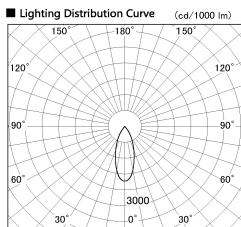

Item no. SD381-1940B9027-R

Series Name: Cledy versa R-G (UL track)
(SD381-R)

Installation	Track mount
Type	Extra high-efficiency tracklight
Fixture wattage	18.6W
Beam angle	37deg
Color Temp.	2700K
CRI	Ra>90
Luminous	1807 lm
Body	Die-castaluminumalloy
Body finish	Black
Trim finish	Black
Reflector finish	N/A
IP Rate	IP20
Light source	COB module
Input Voltage	AC220~240V
Dimming Type	Non-Dimmable
Certificate	CE,CCC
Cut Hole	N/A