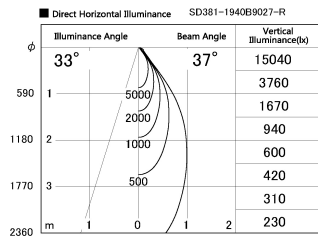

Item no. SD381-1940B9027-R

Series Name: Cledy versa R-G (UL track)
(SD381-R)

Installation	Track mount
Type	Extra high-efficiency tracklight
Fixture wattage	18.6W
Beam angle	37deg
Color Temp.	2700K
CRI	Ra>90
Luminous	1807 lm
Body	Die-castaluminumalloy
Body finish	Black
Trim finish	Black
Reflector finish	N/A
IP Rate	IP20
Light source	COB module
Input Voltage	AC220~240V
Dimming Type	Non-Dimmable
Certificate	CE,CCC
Cut Hole	N/A