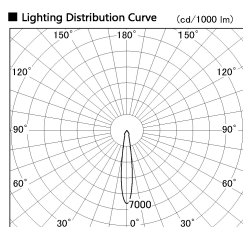

Item no. SD381-1115B9027-R

Series Name: Cledy versa R-G (UL track)
(SD381-R)

Installation	Track mount
Type	Extra high-efficiency tracklight
Fixture wattage	10.5W
Beam angle	16deg
Color Temp.	2700K
CRI	Ra>90
Luminous	1012 lm
Body	Die-cast aluminum alloy
Body finish	Black
Trim finish	Black
Reflector finish	N/A
IP Rate	IP20
Light source	COB module
Input Voltage	AC220~240V
Dimming Type	Non-Dimmable
Certificate	CE,CCC
Cut Hole	N/A