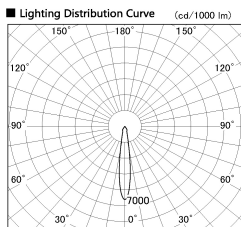

Item no. SD381-1115B9027-R

Series Name: Cledy versa R-G (UL track)  
(SD381-R)

Installation	Track mount
Type	Extra high-efficiency tracklight
Fixture wattage	10.5W
Beam angle	16deg
Color Temp.	2700K
CRI	Ra>90
Luminous	1012 lm
Body	Die-castaluminumalloy
Body finish	Black
Trim finish	Black
Reflector finish	N/A
IP Rate	IP20
Light source	COB module
Input Voltage	AC220~240V
Dimming Type	Non-Dimmable
Certificate	CE,CCC
Cut Hole	N/A