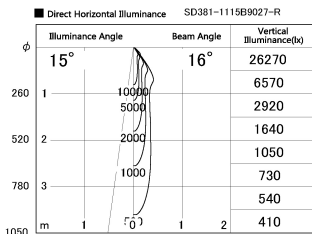

Item no. SD381-1115B9027-R

Series Name: Cledy versa R-G (UL track)  
(SD381-R)

Installation	Track mount
Type	Extra high-efficiency tracklight
Fixture wattage	10.5W
Beam angle	16deg
Color Temp.	2700K
CRI	Ra>90
Luminous	1012 lm
Body	Die-castaluminumalloy
Body finish	Black
Trim finish	Black
Reflector finish	N/A
IP Rate	IP20
Light source	COB module
Input Voltage	AC220~240V
Dimming Type	Non-Dimmable
Certificate	CE,CCC
Cut Hole	N/A