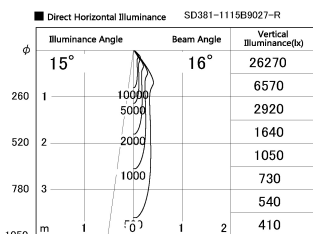

Item no. SD381-1115B9027-R

Series Name: Cledy versa R-G (UL track)
(SD381-R)

Installation	Track mount
Type	Extra high-efficiency tracklight
Fixture wattage	10.5W
Beam angle	16deg
Color Temp.	2700K
CRI	Ra>90
Luminous	1012 lm
Body	Die-cast aluminum alloy
Body finish	Black
Trim finish	Black
Reflector finish	N/A
IP Rate	IP20
Light source	COB module
Input Voltage	AC220~240V
Dimming Type	Non-Dimmable
Certificate	CE,CCC
Cut Hole	N/A