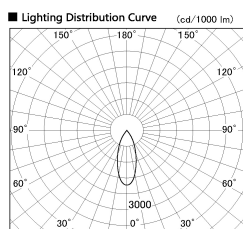

Item no. SD381-1140B9027-R

Series Name: Cledy versa R-G (UL track)
(SD381-R)

Installation	Track mount
Type	Extra high-efficiency tracklight
Fixture wattage	10.5W
Beam angle	37deg
Color Temp.	2700K
CRI	Ra>90
Luminous	1096 lm
Body	Die-castaluminumalloy
Body finish	Black
Trim finish	Black
Reflector finish	N/A
IP Rate	IP20
Light source	COB module
Input Voltage	AC220~240V
Dimming Type	Non-Dimmable
Certificate	CE,CCC
Cut Hole	N/A