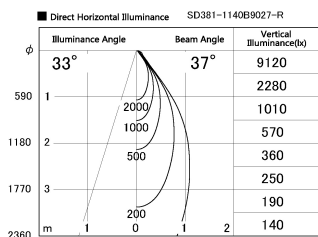

Item no. SD381-1140B9027-R

Series Name: Cledy versa R-G (UL track)
(SD381-R)

Installation	Track mount
Type	Extra high-efficiency tracklight
Fixture wattage	10.5W
Beam angle	37deg
Color Temp.	2700K
CRI	Ra>90
Luminous	1096 lm
Body	Die-castaluminumalloy
Body finish	Black
Trim finish	Black
Reflector finish	N/A
IP Rate	IP20
Light source	COB module
Input Voltage	AC220~240V
Dimming Type	Non-Dimmable
Certificate	CE,CCC
Cut Hole	N/A