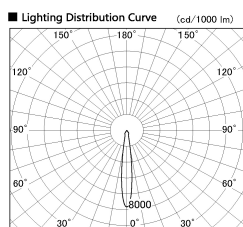

Item no. SD381-0815B9027-R

Series Name: Cledy versa R-G (UL track)
(SD381-R)

■ Direct Horizontal Illuminance SD381-0815B9027-R

φ	Illuminance Angle	Beam Angle	Vertical Illuminance (lx)
220	13°	14°	22430
1			5610
			2490
450			1400
2			900
680			620
3			460
910			350
m	1	0	1
		2	

Installation	Track mount
Type	Extra high-efficiency tracklight
Fixture wattage	7.5W
Beam angle	16deg
Color Temp.	2700K
CRI	Ra>90
Luminous	723 lm
Body	Die-cast aluminum alloy
Body finish	Black
Trim finish	Black
Reflector finish	N/A
IP Rate	IP20
Light source	COB module
Input Voltage	AC220~240V
Dimming Type	Non-Dimmable
Certificate	CE,CCC
Cut Hole	N/A