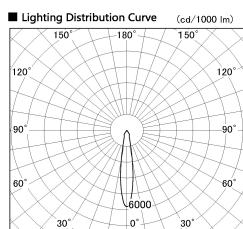

Item no. SD381-0820B9027-R

Series Name: Cledy versa R-G (UL track)
(SD381-R)

Installation	Track mount
Type	Extra high-efficiency tracklight
Fixture wattage	7.5W
Beam angle	20deg
Color Temp.	2700K
CRI	Ra>90
Luminous	753 lm
Body	Die-cast aluminum alloy
Body finish	Black
Trim finish	Black
Reflector finish	N/A
IP Rate	IP20
Light source	COB module
Input Voltage	AC220~240V
Dimming Type	Non-Dimmable
Certificate	CE,CCC
Cut Hole	N/A