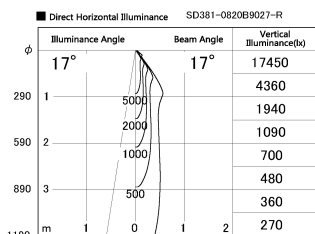

Item no. SD381-0820B9027-R

Series Name: Cledy versa R-G (UL track)
(SD381-R)

Installation	Track mount
Type	Extra high-efficiency tracklight
Fixture wattage	7.5W
Beam angle	20deg
Color Temp.	2700K
CRI	Ra>90
Luminous	753 lm
Body	Die-cast aluminum alloy
Body finish	Black
Trim finish	Black
Reflector finish	N/A
IP Rate	IP20
Light source	COB module
Input Voltage	AC220~240V
Dimming Type	Non-Dimmable
Certificate	CE,CCC
Cut Hole	N/A