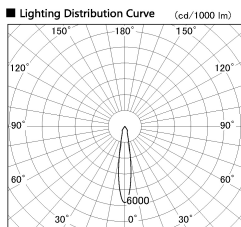

Item no. SD381-0820B9027-R

Series Name: Cledy versa R-G (UL track)
(SD381-R)

Installation	Track mount
Type	Extra high-efficiency tracklight
Fixture wattage	7.5W
Beam angle	20deg
Color Temp.	2700K
CRI	Ra>90
Luminous	753 lm
Body	Die-cast aluminum alloy
Body finish	Black
Trim finish	Black
Reflector finish	N/A
IP Rate	IP20
Light source	COB module
Input Voltage	AC220~240V
Dimming Type	Non-Dimmable
Certificate	CE,CCC
Cut Hole	N/A