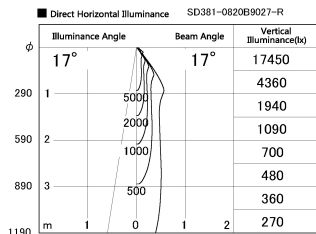

Item no. SD381-0820B9027-R

Series Name: Cledy versa R-G (UL track)
(SD381-R)

Installation	Track mount
Type	Extra high-efficiency tracklight
Fixture wattage	7.5W
Beam angle	20deg
Color Temp.	2700K
CRI	Ra>90
Luminous	753 lm
Body	Die-cast aluminum alloy
Body finish	Black
Trim finish	Black
Reflector finish	N/A
IP Rate	IP20
Light source	COB module
Input Voltage	AC220~240V
Dimming Type	Non-Dimmable
Certificate	CE,CCC
Cut Hole	N/A