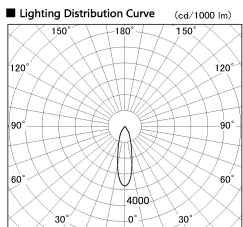

Item no. SD381-0830B9027-R

Series Name: Cledy versa R-G (UL track)  
(SD381-R)

Installation	Track mount
Type	Extra high-efficiency tracklight
Fixture wattage	7.5W
Beam angle	29deg
Color Temp.	2700K
CRI	Ra>90
Luminous	784 lm
Body	Die-cast aluminum alloy
Body finish	Black
Trim finish	Black
Reflector finish	N/A
IP Rate	IP20
Light source	COB module
Input Voltage	AC220~240V
Dimming Type	Non-Dimmable
Certificate	CE,CCC
Cut Hole	N/A