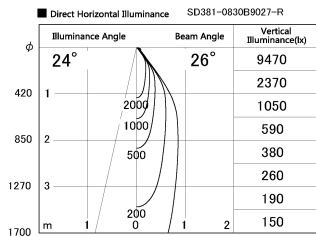

Item no. SD381-0830B9027-R

Series Name: Cledy versa R-G (UL track)  
(SD381-R)

Installation	Track mount
Type	Extra high-efficiency tracklight
Fixture wattage	7.5W
Beam angle	29deg
Color Temp.	2700K
CRI	Ra>90
Luminous	784 lm
Body	Die-cast aluminum alloy
Body finish	Black
Trim finish	Black
Reflector finish	N/A
IP Rate	IP20
Light source	COB module
Input Voltage	AC220~240V
Dimming Type	Non-Dimmable
Certificate	CE,CCC
Cut Hole	N/A