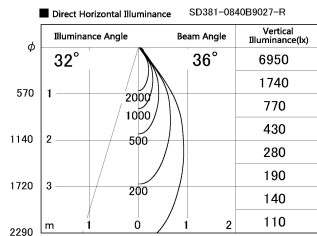

Item no. SD381-0840B9027-R

Series Name: Cledy versa R-G (UL track)
(SD381-R)

Installation	Track mount
Type	Extra high-efficiency tracklight
Fixture wattage	7.5W
Beam angle	38deg
Color Temp.	2700K
CRI	Ra>90
Luminous	800 lm
Body	Die-cast aluminum alloy
Body finish	Black
Trim finish	Black
Reflector finish	N/A
IP Rate	IP20
Light source	COB module
Input Voltage	AC220~240V
Dimming Type	Non-Dimmable
Certificate	CE,CCC
Cut Hole	N/A