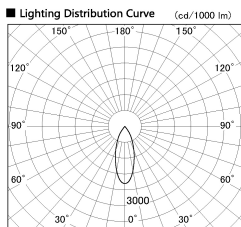

Item no. SD381-0840B9027-R

Series Name: Cledy versa R-G (UL track)
(SD381-R)

Installation	Track mount
Type	Extra high-efficiency tracklight
Fixture wattage	7.5W
Beam angle	38deg
Color Temp.	2700K
CRI	Ra>90
Luminous	800 lm
Body	Die-cast aluminum alloy
Body finish	Black
Trim finish	Black
Reflector finish	N/A
IP Rate	IP20
Light source	COB module
Input Voltage	AC220~240V
Dimming Type	Non-Dimmable
Certificate	CE,CCC
Cut Hole	N/A