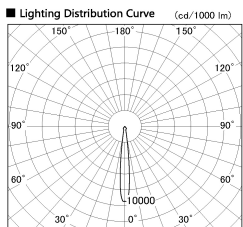

Item no. SD381-3515B9030-R

Series Name: Cledy versa R-G (UL track)
(SD381-R)

■ Direct Horizontal Illuminance SD381-3515B9030-R

φ	Illuminance Angle	Beam Angle	Vertical Illuminance (lx)		
190	11°	12°	149240		
1			37310		
380			16580		
2			9330		
570			5970		
3			4150		
770			3050		
m	1	0	1	2	2330

Installation	Track mount	
Type	Extra	high-efficiency tracklight
Fixture wattage	36W	
Beam angle	12deg	
Color Temp.	3000K	
CRI	Ra>90	
Luminous	3948 lm	
Body	Die-castaluminumalloy	
Body finish	Black	
Trim finish	Black	
Reflector finish	N/A	
IP Rate	IP20	
Light source	COB module	
Input Voltage	AC220~240V	
Dimming Type	Non-Dimmable	
Certificate	CE,CCC	
Cut Hole	N/A	