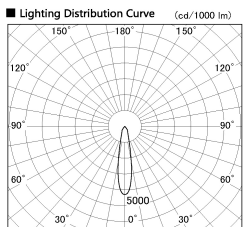

Item no. SD381-3520B9030-R

Series Name: Cledy versa R-G (UL track)
(SD381-R)

Installation	Track mount
Type	Extra high-efficiency tracklight
Fixture wattage	36W
Beam angle	21deg
Color Temp.	3000K
CRI	Ra>90
Luminous	4257 lm
Body	Die-castaluminumalloy
Body finish	Black
Trim finish	Black
Reflector finish	N/A
IP Rate	IP20
Light source	COB module
Input Voltage	AC220~240V
Dimming Type	Non-Dimmable
Certificate	CE,CCC
Cut Hole	N/A