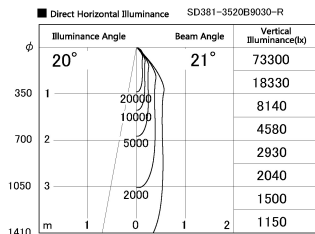

Item no. SD381-3520B9030-R

Series Name: Cledy versa R-G (UL track)
(SD381-R)

Installation	Track mount
Type	Extra high-efficiency tracklight
Fixture wattage	36W
Beam angle	21deg
Color Temp.	3000K
CRI	Ra>90
Luminous	4257 lm
Body	Die-castaluminumalloy
Body finish	Black
Trim finish	Black
Reflector finish	N/A
IP Rate	IP20
Light source	COB module
Input Voltage	AC220~240V
Dimming Type	Non-Dimmable
Certificate	CE,CCC
Cut Hole	N/A