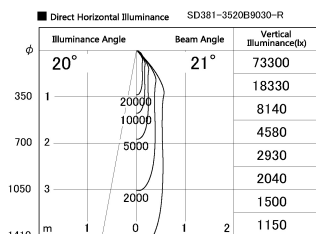

Item no. SD381-3520B9030-R

Series Name: Cledy versa R-G (UL track)
(SD381-R)

Installation	Track mount
Type	Extra high-efficiency tracklight
Fixture wattage	36W
Beam angle	21deg
Color Temp.	3000K
CRI	Ra>90
Luminous	4257 lm
Body	Die-castaluminumalloy
Body finish	Black
Trim finish	Black
Reflector finish	N/A
IP Rate	IP20
Light source	COB module
Input Voltage	AC220~240V
Dimming Type	Non-Dimmable
Certificate	CE,CCC
Cut Hole	N/A