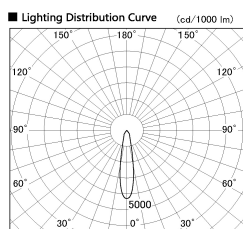

Item no. SD381-3520B9030-R

Series Name: Cledy versa R-G (UL track)
(SD381-R)

Installation	Track mount
Type	Extra high-efficiency tracklight
Fixture wattage	36W
Beam angle	21deg
Color Temp.	3000K
CRI	Ra>90
Luminous	4257 lm
Body	Die-castaluminumalloy
Body finish	Black
Trim finish	Black
Reflector finish	N/A
IP Rate	IP20
Light source	COB module
Input Voltage	AC220~240V
Dimming Type	Non-Dimmable
Certificate	CE,CCC
Cut Hole	N/A