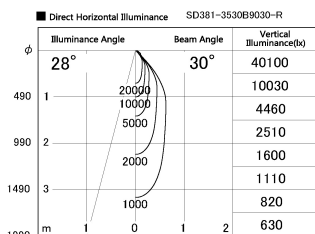

Item no. SD381-3530B9030-R

Series Name: Cledy versa R-G (UL track)  
(SD381-R)

Installation	Track mount
Type	Extra high-efficiency tracklight
Fixture wattage	36W
Beam angle	30deg
Color Temp.	3000K
CRI	Ra>90
Luminous	4272 lm
Body	Die-castaluminumalloy
Body finish	Black
Trim finish	Black
Reflector finish	N/A
IP Rate	IP20
Light source	COB module
Input Voltage	AC220~240V
Dimming Type	Non-Dimmable
Certificate	CE,CCC
Cut Hole	N/A