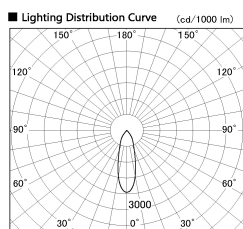

Item no. SD381-3530B9030-R

Series Name: Cledy versa R-G (UL track)  
(SD381-R)

Installation	Track mount
Type	Extra high-efficiency tracklight
Fixture wattage	36W
Beam angle	30deg
Color Temp.	3000K
CRI	Ra>90
Luminous	4272 lm
Body	Die-castaluminumalloy
Body finish	Black
Trim finish	Black
Reflector finish	N/A
IP Rate	IP20
Light source	COB module
Input Voltage	AC220~240V
Dimming Type	Non-Dimmable
Certificate	CE,CCC
Cut Hole	N/A