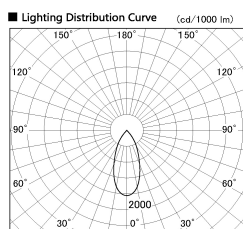

Item no. SD381-3540B9030-R

Series Name: Cledy versa R-G (UL track)
(SD381-R)

Installation	Track mount
Type	Extra high-efficiency tracklight
Fixture wattage	36W
Beam angle	43deg
Color Temp.	3000K
CRI	Ra>90
Luminous	4268 lm
Body	Die-castaluminumalloy
Body finish	Black
Trim finish	Black
Reflector finish	N/A
IP Rate	IP20
Light source	COB module
Input Voltage	AC220~240V
Dimming Type	Non-Dimmable
Certificate	CE,CCC
Cut Hole	N/A