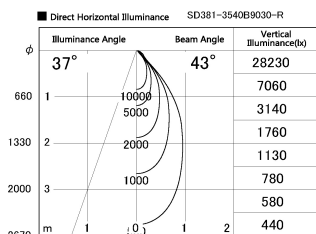

Item no. SD381-3540B9030-R

Series Name: Cledy versa R-G (UL track)
(SD381-R)

Installation	Track mount
Type	Extra high-efficiency tracklight
Fixture wattage	36W
Beam angle	43deg
Color Temp.	3000K
CRI	Ra>90
Luminous	4268 lm
Body	Die-castaluminumalloy
Body finish	Black
Trim finish	Black
Reflector finish	N/A
IP Rate	IP20
Light source	COB module
Input Voltage	AC220~240V
Dimming Type	Non-Dimmable
Certificate	CE,CCC
Cut Hole	N/A