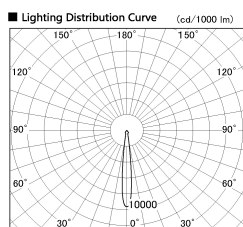

Item no. SD381-2815B9030-R

Series Name: Cledy versa R-G (UL track)
(SD381-R)

■ Direct Horizontal Illuminance SD381-2815B9030-R

φ	Illuminance Angle	Beam Angle	Vertical Illuminance (lx)		
190	11°	12°	123480		
1			30870		
380			13720		
2			7720		
570			4940		
3			3430		
770			2520		
m	1	0	1	2	1930

Installation	Track mount
Type	Extra high-efficiency tracklight
Fixture wattage	28W
Beam angle	12deg
Color Temp.	3000K
CRI	Ra>90
Luminous	3190 lm
Body	Die-castaluminumalloy
Body finish	Black
Trim finish	Black
Reflector finish	N/A
IP Rate	IP20
Light source	COB module
Input Voltage	AC220~240V
Dimming Type	Non-Dimmable
Certificate	CE,CCC
Cut Hole	N/A