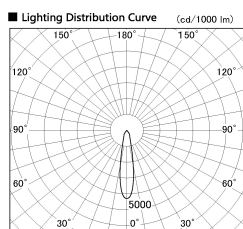

Item no. SD381-2820B9030-R

Series Name: Cledy versa R-G (UL track)
(SD381-R)

Installation	Track mount
Type	Extra high-efficiency tracklight
Fixture wattage	28W
Beam angle	21deg
Color Temp.	3000K
CRI	Ra>90
Luminous	3438 lm
Body	Die-castaluminumalloy
Body finish	Black
Trim finish	Black
Reflector finish	N/A
IP Rate	IP20
Light source	COB module
Input Voltage	AC220~240V
Dimming Type	Non-Dimmable
Certificate	CE,CCC
Cut Hole	N/A