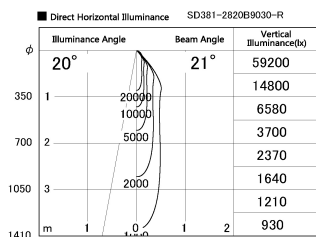

Item no. SD381-2820B9030-R

Series Name: Cledy versa R-G (UL track)
(SD381-R)

Installation	Track mount
Type	Extra high-efficiency tracklight
Fixture wattage	28W
Beam angle	21deg
Color Temp.	3000K
CRI	Ra>90
Luminous	3438 lm
Body	Die-castaluminumalloy
Body finish	Black
Trim finish	Black
Reflector finish	N/A
IP Rate	IP20
Light source	COB module
Input Voltage	AC220~240V
Dimming Type	Non-Dimmable
Certificate	CE,CCC
Cut Hole	N/A