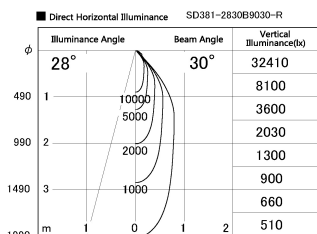

Item no. SD381-2830B9030-R

Series Name: Cledy versa R-G (UL track)
(SD381-R)

Installation	Track mount
Type	Extra high-efficiency tracklight
Fixture wattage	28W
Beam angle	30deg
Color Temp.	3000K
CRI	Ra>90
Luminous	3452 lm
Body	Die-castaluminumalloy
Body finish	Black
Trim finish	Black
Reflector finish	N/A
IP Rate	IP20
Light source	COB module
Input Voltage	AC220~240V
Dimming Type	Non-Dimmable
Certificate	CE,CCC
Cut Hole	N/A