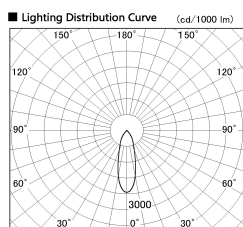

Item no. SD381-2830B9030-R

Series Name: Cledy versa R-G (UL track)
(SD381-R)

Installation	Track mount
Type	Extra high-efficiency tracklight
Fixture wattage	28W
Beam angle	30deg
Color Temp.	3000K
CRI	Ra>90
Luminous	3452 lm
Body	Die-castaluminumalloy
Body finish	Black
Trim finish	Black
Reflector finish	N/A
IP Rate	IP20
Light source	COB module
Input Voltage	AC220~240V
Dimming Type	Non-Dimmable
Certificate	CE,CCC
Cut Hole	N/A