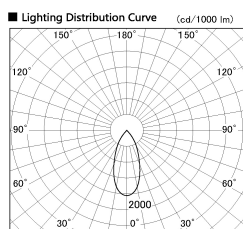

Item no. SD381-2840B9030-R

Series Name: Cledy versa R-G (UL track)  
(SD381-R)

Installation	Track mount
Type	Extra high-efficiency tracklight
Fixture wattage	28W
Beam angle	43deg
Color Temp.	3000K
CRI	Ra>90
Luminous	3448 lm
Body	Die-castaluminumalloy
Body finish	Black
Trim finish	Black
Reflector finish	N/A
IP Rate	IP20
Light source	COB module
Input Voltage	AC220~240V
Dimming Type	Non-Dimmable
Certificate	CE,CCC
Cut Hole	N/A