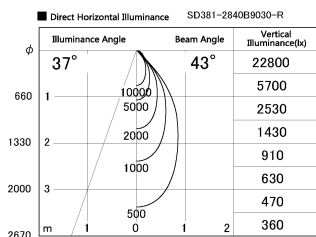

Item no. SD381-2840B9030-R

Series Name: Cledy versa R-G (UL track)  
(SD381-R)

Installation	Track mount
Type	Extra high-efficiency tracklight
Fixture wattage	28W
Beam angle	43deg
Color Temp.	3000K
CRI	Ra>90
Luminous	3448 lm
Body	Die-castaluminumalloy
Body finish	Black
Trim finish	Black
Reflector finish	N/A
IP Rate	IP20
Light source	COB module
Input Voltage	AC220~240V
Dimming Type	Non-Dimmable
Certificate	CE,CCC
Cut Hole	N/A