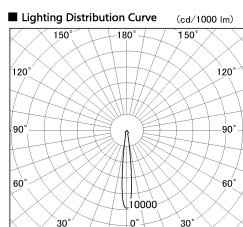

Item no. SD381-2615B9030-R

Series Name: Cledy versa R-G (UL track)  
(SD381-R)

■ Direct Horizontal Illuminance SD381-2615B9030-R

Illuminance Angle	Beam Angle	Vertical Illuminance (lx)
10°	12°	109430
170	1	27360
1	50000	12160
20000		6840
10000		4380
340	2	3040
2	5000	2230
520	3	1710
690	m	1 2 0 0 1 2

Installation	Track mount
Type	Extra high-efficiency tracklight
Fixture wattage	23W
Beam angle	12deg
Color Temp.	3000K
CRI	Ra>90
Luminous	2781 lm
Body	Die-castaluminumalloy
Body finish	Black
Trim finish	Black
Reflector finish	N/A
IP Rate	IP20
Light source	COB module
Input Voltage	AC220~240V
Dimming Type	Non-Dimmable
Certificate	CE,CCC
Cut Hole	N/A