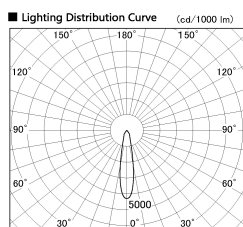

Item no. SD381-2620B9030-R

Series Name: Cledy versa R-G (UL track)
(SD381-R)

■ Direct Horizontal Illuminance SD381-2620B9030-R

Illuminance Angle	Beam Angle	Vertical Illuminance (lx)
20°	1	51640
	2	12910
	3	5740
	4	3230
	5	2070
21°	1	1430
	2	1050
	3	810
	4	610
	5	460

Installation	Track mount
Type	Extra high-efficiency tracklight
Fixture wattage	23W
Beam angle	21deg
Color Temp.	3000K
CRI	Ra>90
Luminous	2999 lm
Body	Die-castaluminumalloy
Body finish	Black
Trim finish	Black
Reflector finish	N/A
IP Rate	IP20
Light source	COB module
Input Voltage	AC220~240V
Dimming Type	Non-Dimmable
Certificate	CE,CCC
Cut Hole	N/A