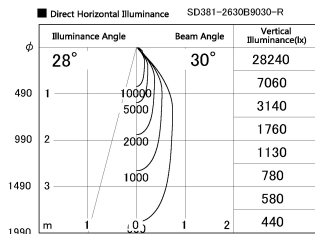

Item no. SD381-2630B9030-R

Series Name: Cledy versa R-G (UL track)  
(SD381-R)

Installation	Track mount
Type	Extra high-efficiency tracklight
Fixture wattage	23W
Beam angle	30deg
Color Temp.	3000K
CRI	Ra>90
Luminous	3008 lm
Body	Die-castaluminumalloy
Body finish	Black
Trim finish	Black
Reflector finish	N/A
IP Rate	IP20
Light source	COB module
Input Voltage	AC220~240V
Dimming Type	Non-Dimmable
Certificate	CE,CCC
Cut Hole	N/A