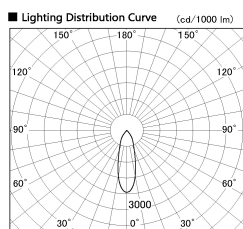

Item no. SD381-2630B9030-R

Series Name: Cledy versa R-G (UL track)
(SD381-R)

Installation	Track mount
Type	Extra high-efficiency tracklight
Fixture wattage	23W
Beam angle	30deg
Color Temp.	3000K
CRI	Ra>90
Luminous	3008 lm
Body	Die-castaluminumalloy
Body finish	Black
Trim finish	Black
Reflector finish	N/A
IP Rate	IP20
Light source	COB module
Input Voltage	AC220~240V
Dimming Type	Non-Dimmable
Certificate	CE,CCC
Cut Hole	N/A