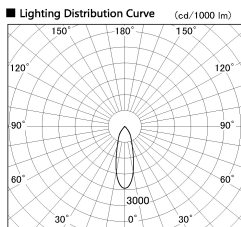

Item no. SD381-2630B9030-R

Series Name: Cledy versa R-G (UL track)  
(SD381-R)

Installation	Track mount
Type	Extra high-efficiency tracklight
Fixture wattage	23W
Beam angle	30deg
Color Temp.	3000K
CRI	Ra>90
Luminous	3008 lm
Body	Die-castaluminumalloy
Body finish	Black
Trim finish	Black
Reflector finish	N/A
IP Rate	IP20
Light source	COB module
Input Voltage	AC220~240V
Dimming Type	Non-Dimmable
Certificate	CE,CCC
Cut Hole	N/A