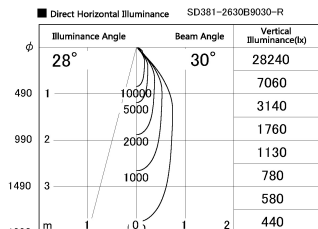

Item no. SD381-2630B9030-R

Series Name: Cledy versa R-G (UL track)
(SD381-R)

Installation	Track mount
Type	Extra high-efficiency tracklight
Fixture wattage	23W
Beam angle	30deg
Color Temp.	3000K
CRI	Ra>90
Luminous	3008 lm
Body	Die-castaluminumalloy
Body finish	Black
Trim finish	Black
Reflector finish	N/A
IP Rate	IP20
Light source	COB module
Input Voltage	AC220~240V
Dimming Type	Non-Dimmable
Certificate	CE,CCC
Cut Hole	N/A