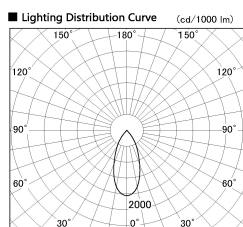

Item no. SD381-2640B9030-R

Series Name: Cledy versa R-G (UL track)  
(SD381-R)

Installation	Track mount
Type	Extra high-efficiency tracklight
Fixture wattage	23W
Beam angle	43deg
Color Temp.	3000K
CRI	Ra>90
Luminous	3007 lm
Body	Die-castaluminumalloy
Body finish	Black
Trim finish	Black
Reflector finish	N/A
IP Rate	IP20
Light source	COB module
Input Voltage	AC220~240V
Dimming Type	Non-Dimmable
Certificate	CE,CCC
Cut Hole	N/A