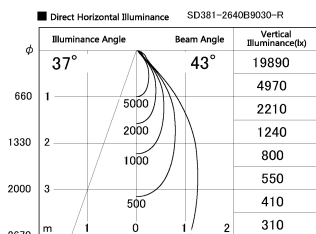

Item no. SD381-2640B9030-R

Series Name: Cledy versa R-G (UL track)  
(SD381-R)

Installation	Track mount
Type	Extra high-efficiency tracklight
Fixture wattage	23W
Beam angle	43deg
Color Temp.	3000K
CRI	Ra>90
Luminous	3007 lm
Body	Die-castaluminumalloy
Body finish	Black
Trim finish	Black
Reflector finish	N/A
IP Rate	IP20
Light source	COB module
Input Voltage	AC220~240V
Dimming Type	Non-Dimmable
Certificate	CE,CCC
Cut Hole	N/A