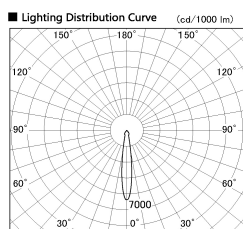

Item no. SD381-2515B9030-R

Series Name: Cledy versa R-G (UL track)
(SD381-R)

Installation	Track mount
Type	Extra high-efficiency tracklight
Fixture wattage	23W
Beam angle	15deg
Color Temp.	3000K
CRI	Ra>90
Luminous	2580 lm
Body	Die-castaluminumalloy
Body finish	Black
Trim finish	Black
Reflector finish	N/A
IP Rate	IP20
Light source	COB module
Input Voltage	AC220~240V
Dimming Type	Non-Dimmable
Certificate	CE,CCC
Cut Hole	N/A

■ Direct Horizontal Illuminance SD381-2515B9030-R

φ	Illuminance Angle	Beam Angle	Vertical Illuminance (lx)
240	14°	15°	63530
490			15880
730			7060
980			3970
			2540
			1760
			1300
			990