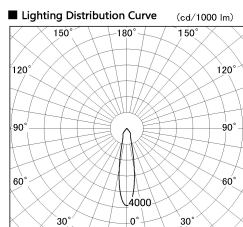

Item no. SD381-2520B9030-R

Series Name: Cledy versa R-G (UL track)  
(SD381-R)

Installation	Track mount
Type	Extra high-efficiency tracklight
Fixture wattage	23W
Beam angle	21deg
Color Temp.	3000K
CRI	Ra>90
Luminous	2782 lm
Body	Die-cast aluminum alloy
Body finish	Black
Trim finish	Black
Reflector finish	N/A
IP Rate	IP20
Light source	COB module
Input Voltage	AC220~240V
Dimming Type	Non-Dimmable
Certificate	CE,CCC
Cut Hole	N/A