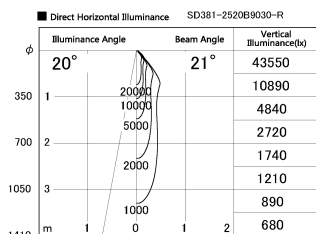

Item no. SD381-2520B9030-R

Series Name: Cledy versa R-G (UL track)  
(SD381-R)

Installation	Track mount
Type	Extra high-efficiency tracklight
Fixture wattage	23W
Beam angle	21deg
Color Temp.	3000K
CRI	Ra>90
Luminous	2782 lm
Body	Die-cast aluminum alloy
Body finish	Black
Trim finish	Black
Reflector finish	N/A
IP Rate	IP20
Light source	COB module
Input Voltage	AC220~240V
Dimming Type	Non-Dimmable
Certificate	CE,CCC
Cut Hole	N/A