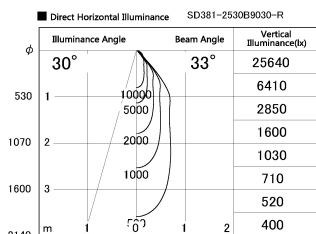

Item no. SD381-2530B9030-R

Series Name: Cledy versa R-G (UL track)  
(SD381-R)

Installation	Track mount
Type	Extra high-efficiency tracklight
Fixture wattage	23W
Beam angle	33deg
Color Temp.	3000K
CRI	Ra>90
Luminous	2825 lm
Body	Die-castaluminumalloy
Body finish	Black
Trim finish	Black
Reflector finish	N/A
IP Rate	IP20
Light source	COB module
Input Voltage	AC220~240V
Dimming Type	Non-Dimmable
Certificate	CE,CCC
Cut Hole	N/A