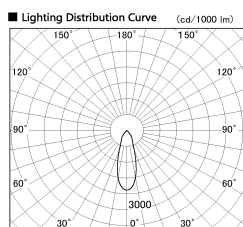

Item no. SD381-2530B9030-R

Series Name: Cledy versa R-G (UL track)  
(SD381-R)

Installation	Track mount
Type	Extra high-efficiency tracklight
Fixture wattage	23W
Beam angle	33deg
Color Temp.	3000K
CRI	Ra>90
Luminous	2825 lm
Body	Die-castaluminumalloy
Body finish	Black
Trim finish	Black
Reflector finish	N/A
IP Rate	IP20
Light source	COB module
Input Voltage	AC220~240V
Dimming Type	Non-Dimmable
Certificate	CE,CCC
Cut Hole	N/A