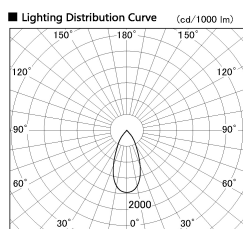

Item no. SD381-2540B9030-R

Series Name: Cledy versa R-G (UL track)
(SD381-R)

Installation	Track mount
Type	Extra high-efficiency tracklight
Fixture wattage	23W
Beam angle	45deg
Color Temp.	3000K
CRI	Ra>90
Luminous	2828 lm
Body	Die-cast aluminum alloy
Body finish	Black
Trim finish	Black
Reflector finish	N/A
IP Rate	IP20
Light source	COB module
Input Voltage	AC220~240V
Dimming Type	Non-Dimmable
Certificate	CE,CCC
Cut Hole	N/A