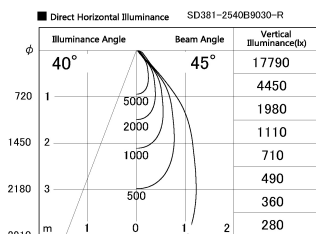

Item no. SD381-2540B9030-R

Series Name: Cledy versa R-G (UL track)
(SD381-R)

Installation	Track mount
Type	Extra high-efficiency tracklight
Fixture wattage	23W
Beam angle	45deg
Color Temp.	3000K
CRI	Ra>90
Luminous	2828 lm
Body	Die-cast aluminum alloy
Body finish	Black
Trim finish	Black
Reflector finish	N/A
IP Rate	IP20
Light source	COB module
Input Voltage	AC220~240V
Dimming Type	Non-Dimmable
Certificate	CE,CCC
Cut Hole	N/A