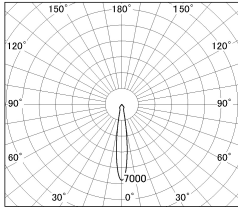

■ Lighting Distribution Curve (cd./1000 lm)

φ	Illuminance Angle	Beam Angle	Vertical Illuminance(lx)
	14°	15°	57130
240	1		14280
			6350
490	2		3570
			2290
730	3		1590
			1170
980	m	1, 2	890

Installation	Track mount
Type	Extra high-efficiency tracklight
Fixture wattage	20W
Beam angle	15deg
Color Temp.	3000K
CRI	Ra>90
Luminous	2125 lm
Body	Die-castaluminumalloy
Body finish	Black
Trim finish	Black
Reflector finish	N/A
IP Rate	IP20
Light source	COB module
Input Voltage	AC220~240V
Dimming Type	Non-Dimmable
Certificate	CE,CCC
Cut Hole	N/A