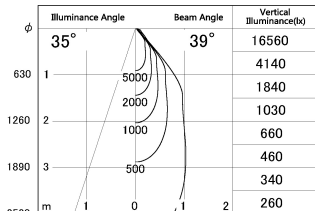

Installation	Track mount
Type	Extra high-efficiency tracklight
Fixture wattage	20W
Beam angle	39deg
Color Temp.	3000K
CRI	Ra>90
Luminous	2187 lm
Body	Die-castaluminumalloy
Body finish	Black
Trim finish	Black
Reflector finish	N/A
IP Rate	IP20
Light source	COB module
Input Voltage	AC220~240V
Dimming Type	Non-Dimmable
Certificate	CE,CCC
Cut Hole	N/A