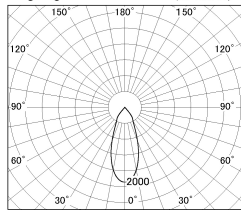

■ Lighting Distribution Curve (cd./1000 lm)

Installation	Track mount
Type	Extra high-efficiency tracklight
Fixture wattage	20W
Beam angle	39deg
Color Temp.	3000K
CRI	Ra>90
Luminous	2187 lm
Body	Die-castaluminumalloy
Body finish	Black
Trim finish	Black
Reflector finish	N/A
IP Rate	IP20
Light source	COB module
Input Voltage	AC220~240V
Dimming Type	Non-Dimmable
Certificate	CE,CCC
Cut Hole	N/A