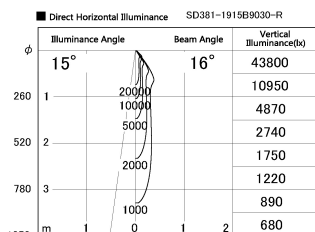

Item no. SD381-1915B9030-R

Series Name: Cledy versa R-G (UL track)
(SD381-R)

Installation	Track mount
Type	Extra high-efficiency tracklight
Fixture wattage	18.6W
Beam angle	16deg
Color Temp.	3000K
CRI	Ra>90
Luminous	1708 lm
Body	Die-castaluminumalloy
Body finish	Black
Trim finish	Black
Reflector finish	N/A
IP Rate	IP20
Light source	COB module
Input Voltage	AC220~240V
Dimming Type	Non-Dimmable
Certificate	CE,CCC
Cut Hole	N/A