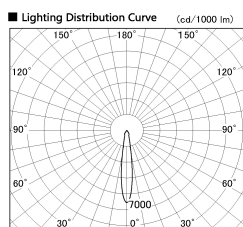

Item no. SD381-1915B9030-R

Series Name: Cledy versa R-G (UL track)
(SD381-R)

Installation	Track mount
Type	Extra high-efficiency tracklight
Fixture wattage	18.6W
Beam angle	16deg
Color Temp.	3000K
CRI	Ra>90
Luminous	1708 lm
Body	Die-castaluminumalloy
Body finish	Black
Trim finish	Black
Reflector finish	N/A
IP Rate	IP20
Light source	COB module
Input Voltage	AC220~240V
Dimming Type	Non-Dimmable
Certificate	CE,CCC
Cut Hole	N/A