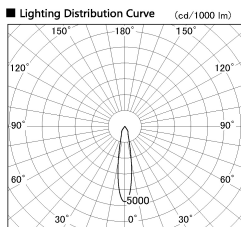

Item no. SD381-1920B9030-R

Series Name: Cledy versa R-G (UL track)
(SD381-R)

Installation	Track mount	
Type	Extra	high-efficiency tracklight
Fixture wattage	18.6W	
Beam angle	19deg	
Color Temp.	3000K	
CRI	Ra>90	
Luminous	1742 lm	
Body	Die-cast aluminum alloy	
Body finish	Black	
Trim finish	Black	
Reflector finish	N/A	
IP Rate	IP20	
Light source	COB module	
Input Voltage	AC220~240V	
Dimming Type	Non-Dimmable	
Certificate	CE,CCC	
Cut Hole	N/A	