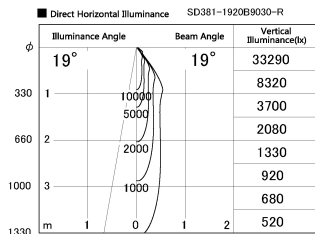

Item no. SD381-1920B9030-R

Series Name: Cledy versa R-G (UL track)
(SD381-R)

Installation	Track mount	
Type	Extra	high-efficiency tracklight
Fixture wattage	18.6W	
Beam angle	19deg	
Color Temp.	3000K	
CRI	Ra>90	
Luminous	1742 lm	
Body	Die-cast aluminum alloy	
Body finish	Black	
Trim finish	Black	
Reflector finish	N/A	
IP Rate	IP20	
Light source	COB module	
Input Voltage	AC220~240V	
Dimming Type	Non-Dimmable	
Certificate	CE,CCC	
Cut Hole	N/A	