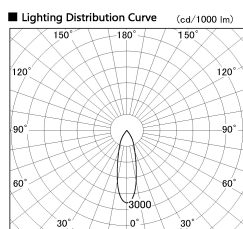

Item no. SD381-1930B9030-R

Series Name: Cledy versa R-G (UL track)
(SD381-R)

Installation	Track mount
Type	Extra high-efficiency tracklight
Fixture wattage	18.6W
Beam angle	28deg
Color Temp.	3000K
CRI	Ra>90
Luminous	1811 lm
Body	Die-cast aluminum alloy
Body finish	Black
Trim finish	Black
Reflector finish	N/A
IP Rate	IP20
Light source	COB module
Input Voltage	AC220~240V
Dimming Type	Non-Dimmable
Certificate	CE,CCC
Cut Hole	N/A