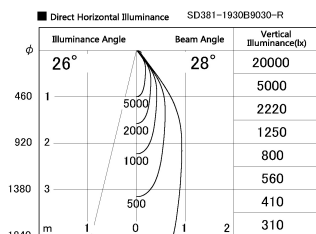

Item no. SD381-1930B9030-R

Series Name: Cledy versa R-G (UL track)
(SD381-R)

Installation	Track mount
Type	Extra high-efficiency tracklight
Fixture wattage	18.6W
Beam angle	28deg
Color Temp.	3000K
CRI	Ra>90
Luminous	1811 lm
Body	Die-cast aluminum alloy
Body finish	Black
Trim finish	Black
Reflector finish	N/A
IP Rate	IP20
Light source	COB module
Input Voltage	AC220~240V
Dimming Type	Non-Dimmable
Certificate	CE,CCC
Cut Hole	N/A