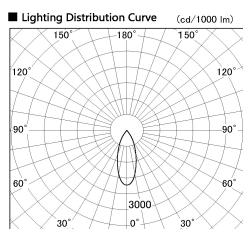

Item no. SD381-1940B9030-R

Series Name: Cledy versa R-G (UL track)
(SD381-R)

Installation	Track mount
Type	Extra high-efficiency tracklight
Fixture wattage	18.6W
Beam angle	37deg
Color Temp.	3000K
CRI	Ra>90
Luminous	1844 lm
Body	Die-castaluminumalloy
Body finish	Black
Trim finish	Black
Reflector finish	N/A
IP Rate	IP20
Light source	COB module
Input Voltage	AC220~240V
Dimming Type	Non-Dimmable
Certificate	CE,CCC
Cut Hole	N/A