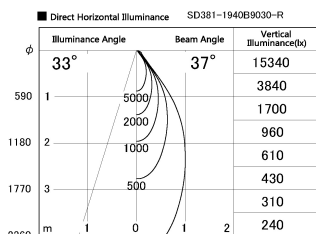

Item no. SD381-1940B9030-R

Series Name: Cledy versa R-G (UL track)
(SD381-R)

Installation	Track mount
Type	Extra high-efficiency tracklight
Fixture wattage	18.6W
Beam angle	37deg
Color Temp.	3000K
CRI	Ra>90
Luminous	1844 lm
Body	Die-castaluminumalloy
Body finish	Black
Trim finish	Black
Reflector finish	N/A
IP Rate	IP20
Light source	COB module
Input Voltage	AC220~240V
Dimming Type	Non-Dimmable
Certificate	CE,CCC
Cut Hole	N/A