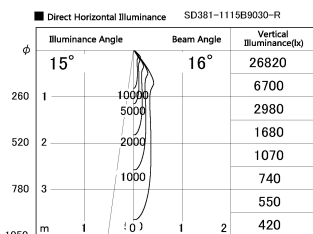

Item no. SD381-1115B9030-R

Series Name: Cledy versa R-G (UL track)
(SD381-R)

Installation	Track mount
Type	Extra high-efficiency tracklight
Fixture wattage	10.5W
Beam angle	16deg
Color Temp.	3000K
CRI	Ra>90
Luminous	1033 lm
Body	Die-cast aluminum alloy
Body finish	Black
Trim finish	Black
Reflector finish	N/A
IP Rate	IP20
Light source	COB module
Input Voltage	AC220~240V
Dimming Type	Non-Dimmable
Certificate	CE,CCC
Cut Hole	N/A