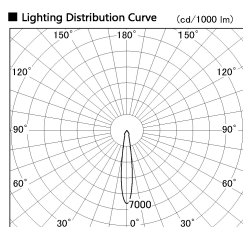

Item no. SD381-1115B9030-R

Series Name: Cledy versa R-G (UL track)
(SD381-R)

Installation	Track mount
Type	Extra high-efficiency tracklight
Fixture wattage	10.5W
Beam angle	16deg
Color Temp.	3000K
CRI	Ra>90
Luminous	1033 lm
Body	Die-cast aluminum alloy
Body finish	Black
Trim finish	Black
Reflector finish	N/A
IP Rate	IP20
Light source	COB module
Input Voltage	AC220~240V
Dimming Type	Non-Dimmable
Certificate	CE,CCC
Cut Hole	N/A