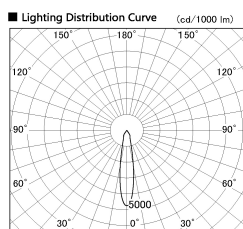

Item no. SD381-1120B9030-R

Series Name: Cledy versa R-G (UL track)  
(SD381-R)

Installation	Track mount
Type	Extra high-efficiency tracklight
Fixture wattage	10.5W
Beam angle	19deg
Color Temp.	3000K
CRI	Ra>90
Luminous	1059 lm
Body	Die-castaluminumalloy
Body finish	Black
Trim finish	Black
Reflector finish	N/A
IP Rate	IP20
Light source	COB module
Input Voltage	AC220~240V
Dimming Type	Non-Dimmable
Certificate	CE,CCC
Cut Hole	N/A