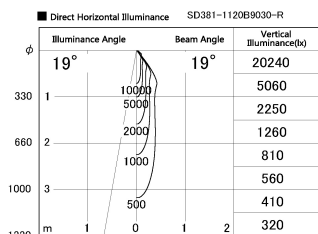

Item no. SD381-1120B9030-R

Series Name: Cledy versa R-G (UL track)  
(SD381-R)

Installation	Track mount
Type	Extra high-efficiency tracklight
Fixture wattage	10.5W
Beam angle	19deg
Color Temp.	3000K
CRI	Ra>90
Luminous	1059 lm
Body	Die-castaluminumalloy
Body finish	Black
Trim finish	Black
Reflector finish	N/A
IP Rate	IP20
Light source	COB module
Input Voltage	AC220~240V
Dimming Type	Non-Dimmable
Certificate	CE,CCC
Cut Hole	N/A