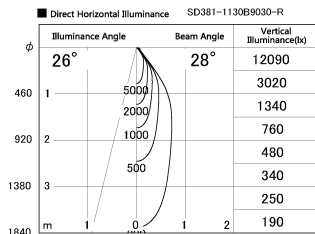

Item no. SD381-1130B9030-R

Series Name: Cledy versa R-G (UL track)
(SD381-R)

Installation	Track mount
Type	Extra high-efficiency tracklight
Fixture wattage	10.5W
Beam angle	28deg
Color Temp.	3000K
CRI	Ra>90
Luminous	1095 lm
Body	Die-cast aluminum alloy
Body finish	Black
Trim finish	Black
Reflector finish	N/A
IP Rate	IP20
Light source	COB module
Input Voltage	AC220~240V
Dimming Type	Non-Dimmable
Certificate	CE,CCC
Cut Hole	N/A