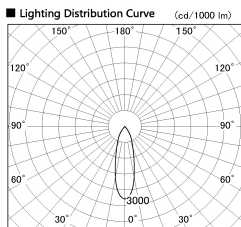

Item no. SD381-1130B9030-R

Series Name: Cledy versa R-G (UL track)
(SD381-R)

Installation	Track mount
Type	Extra high-efficiency tracklight
Fixture wattage	10.5W
Beam angle	28deg
Color Temp.	3000K
CRI	Ra>90
Luminous	1095 lm
Body	Die-cast aluminum alloy
Body finish	Black
Trim finish	Black
Reflector finish	N/A
IP Rate	IP20
Light source	COB module
Input Voltage	AC220~240V
Dimming Type	Non-Dimmable
Certificate	CE,CCC
Cut Hole	N/A