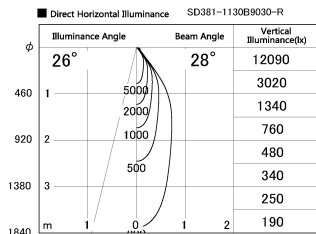

Item no. SD381-1130B9030-R

Series Name: Cledy versa R-G (UL track)
(SD381-R)

Installation	Track mount
Type	Extra high-efficiency tracklight
Fixture wattage	10.5W
Beam angle	28deg
Color Temp.	3000K
CRI	Ra>90
Luminous	1095 lm
Body	Die-cast aluminum alloy
Body finish	Black
Trim finish	Black
Reflector finish	N/A
IP Rate	IP20
Light source	COB module
Input Voltage	AC220~240V
Dimming Type	Non-Dimmable
Certificate	CE,CCC
Cut Hole	N/A