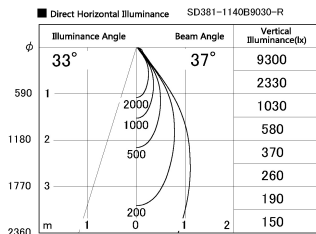

Item no. SD381-1140B9030-R

Series Name: Cledy versa R-G (UL track)
(SD381-R)

Installation	Track mount
Type	Extra high-efficiency tracklight
Fixture wattage	10.5W
Beam angle	37deg
Color Temp.	3000K
CRI	Ra>90
Luminous	1118 lm
Body	Die-castaluminumalloy
Body finish	Black
Trim finish	Black
Reflector finish	N/A
IP Rate	IP20
Light source	COB module
Input Voltage	AC220~240V
Dimming Type	Non-Dimmable
Certificate	CE,CCC
Cut Hole	N/A