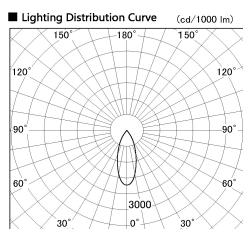

Item no. SD381-1140B9030-R

Series Name: Cledy versa R-G (UL track)
(SD381-R)

Installation	Track mount
Type	Extra high-efficiency tracklight
Fixture wattage	10.5W
Beam angle	37deg
Color Temp.	3000K
CRI	Ra>90
Luminous	1118 lm
Body	Die-castaluminumalloy
Body finish	Black
Trim finish	Black
Reflector finish	N/A
IP Rate	IP20
Light source	COB module
Input Voltage	AC220~240V
Dimming Type	Non-Dimmable
Certificate	CE,CCC
Cut Hole	N/A