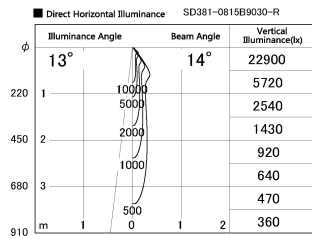

Item no. SD381-0815B9030-R

Series Name: Cledy versa R-G (UL track)
(SD381-R)

Installation	Track mount
Type	Extra high-efficiency tracklight
Fixture wattage	7.5W
Beam angle	16deg
Color Temp.	3000K
CRI	Ra>90
Luminous	738 lm
Body	Die-castaluminumalloy
Body finish	Black
Trim finish	Black
Reflector finish	N/A
IP Rate	IP20
Light source	COB module
Input Voltage	AC220~240V
Dimming Type	Non-Dimmable
Certificate	CE,CCC
Cut Hole	N/A