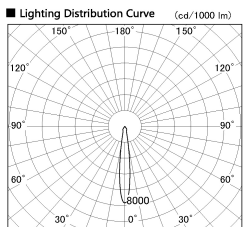

Item no. SD381-0815B9030-R

Series Name: Cledy versa R-G (UL track)
(SD381-R)

Installation	Track mount
Type	Extra high-efficiency tracklight
Fixture wattage	7.5W
Beam angle	16deg
Color Temp.	3000K
CRI	Ra>90
Luminous	738 lm
Body	Die-castaluminumalloy
Body finish	Black
Trim finish	Black
Reflector finish	N/A
IP Rate	IP20
Light source	COB module
Input Voltage	AC220~240V
Dimming Type	Non-Dimmable
Certificate	CE,CCC
Cut Hole	N/A