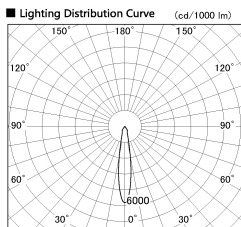

Item no. SD381-0820B9030-R

Series Name: Cledy versa R-G (UL track)
(SD381-R)

Installation	Track mount
Type	Extra high-efficiency tracklight
Fixture wattage	7.5W
Beam angle	20deg
Color Temp.	3000K
CRI	Ra>90
Luminous	768 lm
Body	Die-castaluminumalloy
Body finish	Black
Trim finish	Black
Reflector finish	N/A
IP Rate	IP20
Light source	COB module
Input Voltage	AC220~240V
Dimming Type	Non-Dimmable
Certificate	CE,CCC
Cut Hole	N/A