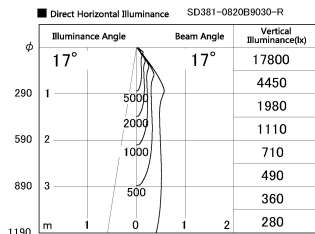

Item no. SD381-0820B9030-R

Series Name: Cledy versa R-G (UL track)
(SD381-R)

Installation	Track mount
Type	Extra high-efficiency tracklight
Fixture wattage	7.5W
Beam angle	20deg
Color Temp.	3000K
CRI	Ra>90
Luminous	768 lm
Body	Die-castaluminumalloy
Body finish	Black
Trim finish	Black
Reflector finish	N/A
IP Rate	IP20
Light source	COB module
Input Voltage	AC220~240V
Dimming Type	Non-Dimmable
Certificate	CE,CCC
Cut Hole	N/A