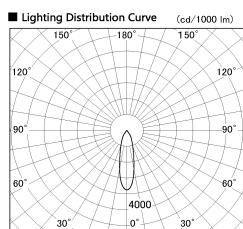

Item no. SD381-0830B9030-R

Series Name: Cledy versa R-G (UL track)
(SD381-R)

Installation	Track mount
Type	Extra high-efficiency tracklight
Fixture wattage	7.5W
Beam angle	29deg
Color Temp.	3000K
CRI	Ra>90
Luminous	800 lm
Body	Die-cast aluminum alloy
Body finish	Black
Trim finish	Black
Reflector finish	N/A
IP Rate	IP20
Light source	COB module
Input Voltage	AC220~240V
Dimming Type	Non-Dimmable
Certificate	CE,CCC
Cut Hole	N/A