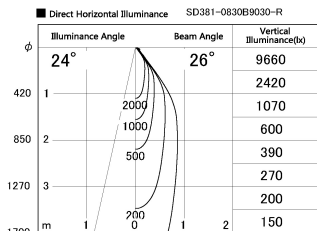

Item no. SD381-0830B9030-R

Series Name: Cledy versa R-G (UL track)
(SD381-R)

Installation	Track mount
Type	Extra high-efficiency tracklight
Fixture wattage	7.5W
Beam angle	29deg
Color Temp.	3000K
CRI	Ra>90
Luminous	800 lm
Body	Die-cast aluminum alloy
Body finish	Black
Trim finish	Black
Reflector finish	N/A
IP Rate	IP20
Light source	COB module
Input Voltage	AC220~240V
Dimming Type	Non-Dimmable
Certificate	CE,CCC
Cut Hole	N/A