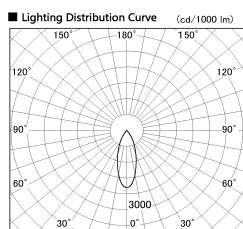

Item no. SD381-0840B9030-R

Series Name: Cledy versa R-G (UL track)
(SD381-R)

Installation	Track mount
Type	Extra high-efficiency tracklight
Fixture wattage	7.5W
Beam angle	38deg
Color Temp.	3000K
CRI	Ra>90
Luminous	816 lm
Body	Die-castaluminumalloy
Body finish	Black
Trim finish	Black
Reflector finish	N/A
IP Rate	IP20
Light source	COB module
Input Voltage	AC220~240V
Dimming Type	Non-Dimmable
Certificate	CE,CCC
Cut Hole	N/A