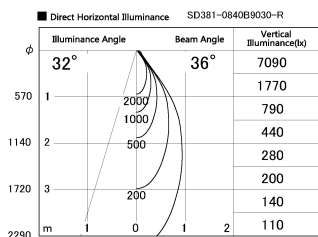

Item no. SD381-0840B9030-R

Series Name: Cledy versa R-G (UL track)
(SD381-R)

Installation	Track mount
Type	Extra high-efficiency tracklight
Fixture wattage	7.5W
Beam angle	38deg
Color Temp.	3000K
CRI	Ra>90
Luminous	816 lm
Body	Die-castaluminumalloy
Body finish	Black
Trim finish	Black
Reflector finish	N/A
IP Rate	IP20
Light source	COB module
Input Voltage	AC220~240V
Dimming Type	Non-Dimmable
Certificate	CE,CCC
Cut Hole	N/A