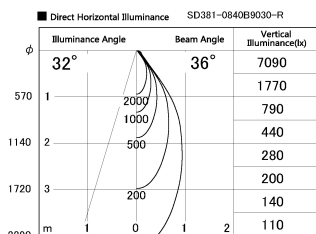

Item no. SD381-0840B9030-R

Series Name: Cledy versa R-G (UL track)  
(SD381-R)

Installation	Track mount	
Type	Extra	high-efficiency tracklight
Fixture wattage	7.5W	
Beam angle	38deg	
Color Temp.	3000K	
CRI	Ra>90	
Luminous	816 lm	
Body	Die-castaluminumalloy	
Body finish	Black	
Trim finish	Black	
Reflector finish	N/A	
IP Rate	IP20	
Light source	COB module	
Input Voltage	AC220~240V	
Dimming Type	Non-Dimmable	
Certificate	CE,CCC	
Cut Hole	N/A	