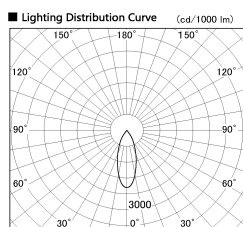

Item no. SD381-0840B9030-R

Series Name: Cledy versa R-G (UL track)  
(SD381-R)

Installation	Track mount	
Type	Extra	high-efficiency tracklight
Fixture wattage	7.5W	
Beam angle	38deg	
Color Temp.	3000K	
CRI	Ra>90	
Luminous	816 lm	
Body	Die-castaluminumalloy	
Body finish	Black	
Trim finish	Black	
Reflector finish	N/A	
IP Rate	IP20	
Light source	COB module	
Input Voltage	AC220~240V	
Dimming Type	Non-Dimmable	
Certificate	CE,CCC	
Cut Hole	N/A	