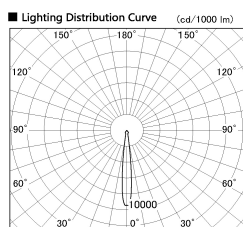

Item no. SD381-3515B9035-R

Series Name: Cledy versa R-G (UL track)
(SD381-R)

■ Direct Horizontal Illuminance SD381-3515B9035-R

φ	Illuminance Angle	Beam Angle	Vertical Illuminance (lx)
190	11°	12°	147760
1			36940
			16420
380			9240
2			5910
570			4100
3			3020
770			2310

Installation	Track mount
Type	Extra high-efficiency tracklight
Fixture wattage	36W
Beam angle	12deg
Color Temp.	3500K
CRI	Ra>90
Luminous	3909 lm
Body	Die-castaluminumalloy
Body finish	Black
Trim finish	Black
Reflector finish	N/A
IP Rate	IP20
Light source	COB module
Input Voltage	AC220~240V
Dimming Type	Non-Dimmable
Certificate	CE,CCC
Cut Hole	N/A