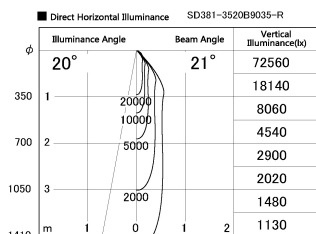

Item no. SD381-3520B9035-R

Series Name: Cledy versa R-G (UL track)
(SD381-R)

Installation	Track mount
Type	Extra high-efficiency tracklight
Fixture wattage	36W
Beam angle	21deg
Color Temp.	3500K
CRI	Ra>90
Luminous	4214 lm
Body	Die-castaluminumalloy
Body finish	Black
Trim finish	Black
Reflector finish	N/A
IP Rate	IP20
Light source	COB module
Input Voltage	AC220~240V
Dimming Type	Non-Dimmable
Certificate	CE,CCC
Cut Hole	N/A