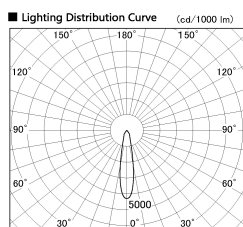

Item no. SD381-3520B9035-R

Series Name: Cledy versa R-G (UL track)
(SD381-R)

Installation	Track mount
Type	Extra high-efficiency tracklight
Fixture wattage	36W
Beam angle	21deg
Color Temp.	3500K
CRI	Ra>90
Luminous	4214 lm
Body	Die-castaluminumalloy
Body finish	Black
Trim finish	Black
Reflector finish	N/A
IP Rate	IP20
Light source	COB module
Input Voltage	AC220~240V
Dimming Type	Non-Dimmable
Certificate	CE,CCC
Cut Hole	N/A