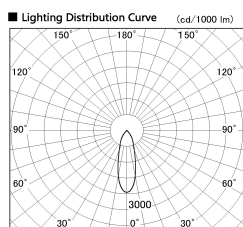

Item no. SD381-3530B9035-R

Series Name: Cledy versa R-G (UL track)  
(SD381-R)

Installation	Track mount
Type	Extra high-efficiency tracklight
Fixture wattage	36W
Beam angle	30deg
Color Temp.	3500K
CRI	Ra>90
Luminous	4229 lm
Body	Die-castaluminumalloy
Body finish	Black
Trim finish	Black
Reflector finish	N/A
IP Rate	IP20
Light source	COB module
Input Voltage	AC220~240V
Dimming Type	Non-Dimmable
Certificate	CE,CCC
Cut Hole	N/A