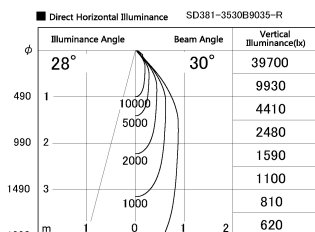

Item no. SD381-3530B9035-R

Series Name: Cledy versa R-G (UL track)  
(SD381-R)

Installation	Track mount
Type	Extra high-efficiency tracklight
Fixture wattage	36W
Beam angle	30deg
Color Temp.	3500K
CRI	Ra>90
Luminous	4229 lm
Body	Die-castaluminumalloy
Body finish	Black
Trim finish	Black
Reflector finish	N/A
IP Rate	IP20
Light source	COB module
Input Voltage	AC220~240V
Dimming Type	Non-Dimmable
Certificate	CE,CCC
Cut Hole	N/A