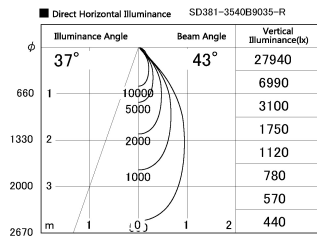

Item no. SD381-3540B9035-R

Series Name: Cledy versa R-G (UL track)
(SD381-R)

Installation	Track mount
Type	Extra high-efficiency tracklight
Fixture wattage	36W
Beam angle	43deg
Color Temp.	3500K
CRI	Ra>90
Luminous	4225 lm
Body	Die-castaluminumalloy
Body finish	Black
Trim finish	Black
Reflector finish	N/A
IP Rate	IP20
Light source	COB module
Input Voltage	AC220~240V
Dimming Type	Non-Dimmable
Certificate	CE,CCC
Cut Hole	N/A