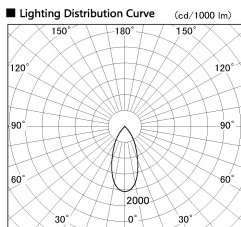

Item no. SD381-3540B9035-R

Series Name: Cledy versa R-G (UL track)
(SD381-R)

Installation	Track mount
Type	Extra high-efficiency tracklight
Fixture wattage	36W
Beam angle	43deg
Color Temp.	3500K
CRI	Ra>90
Luminous	4225 lm
Body	Die-castaluminumalloy
Body finish	Black
Trim finish	Black
Reflector finish	N/A
IP Rate	IP20
Light source	COB module
Input Voltage	AC220~240V
Dimming Type	Non-Dimmable
Certificate	CE,CCC
Cut Hole	N/A