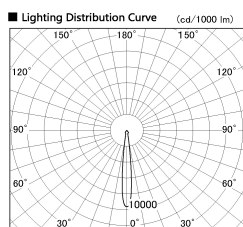

Item no. SD381-2815B9035-R

Series Name: Cledy versa R-G (UL track)
(SD381-R)

■ Direct Horizontal Illuminance SD381-2815B9035-R

| φ | Illuminance Angle | Beam Angle | Vertical Illuminance (lx) |
|-----|-------------------|------------|---------------------------|
| 190 | 11° | 12° | 122240 |
| 1 | 50000 | | 30560 |
| | 20000 | | 13580 |
| 380 | 10000 | | 7640 |
| 2 | | | 4890 |
| 570 | 5000 | | 3400 |
| 3 | | | 2490 |
| 770 | 0 | 1 2 | 1910 |

| | |
|------------------|----------------------------------|
| Installation | Track mount |
| Type | Extra high-efficiency tracklight |
| Fixture wattage | 28W |
| Beam angle | 12deg |
| Color Temp. | 3500K |
| CRI | Ra>90 |
| Luminous | 3158 lm |
| Body | Die-castaluminumalloy |
| Body finish | Black |
| Trim finish | Black |
| Reflector finish | N/A |
| IP Rate | IP20 |
| Light source | COB module |
| Input Voltage | AC220~240V |
| Dimming Type | Non-Dimmable |
| Certificate | CE,CCC |
| Cut Hole | N/A |