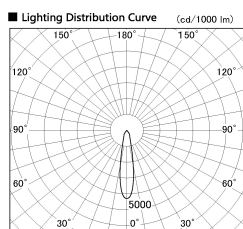

Item no. SD381-2820B9035-R

Series Name: Cledy versa R-G (UL track)  
(SD381-R)

Installation	Track mount
Type	Extra high-efficiency tracklight
Fixture wattage	28W
Beam angle	21deg
Color Temp.	3500K
CRI	Ra>90
Luminous	3404 lm
Body	Die-castaluminumalloy
Body finish	Black
Trim finish	Black
Reflector finish	N/A
IP Rate	IP20
Light source	COB module
Input Voltage	AC220~240V
Dimming Type	Non-Dimmable
Certificate	CE,CCC
Cut Hole	N/A