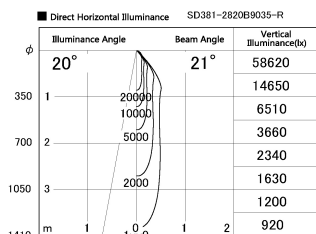

Item no. SD381-2820B9035-R

Series Name: Cledy versa R-G (UL track)  
(SD381-R)

Installation	Track mount
Type	Extra high-efficiency tracklight
Fixture wattage	28W
Beam angle	21deg
Color Temp.	3500K
CRI	Ra>90
Luminous	3404 lm
Body	Die-castaluminumalloy
Body finish	Black
Trim finish	Black
Reflector finish	N/A
IP Rate	IP20
Light source	COB module
Input Voltage	AC220~240V
Dimming Type	Non-Dimmable
Certificate	CE,CCC
Cut Hole	N/A