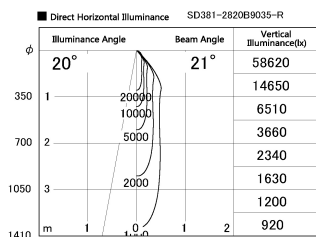

Item no. SD381-2820B9035-R

Series Name: Cledy versa R-G (UL track)
(SD381-R)

Installation	Track mount
Type	Extra high-efficiency tracklight
Fixture wattage	28W
Beam angle	21deg
Color Temp.	3500K
CRI	Ra>90
Luminous	3404 lm
Body	Die-castaluminumalloy
Body finish	Black
Trim finish	Black
Reflector finish	N/A
IP Rate	IP20
Light source	COB module
Input Voltage	AC220~240V
Dimming Type	Non-Dimmable
Certificate	CE,CCC
Cut Hole	N/A