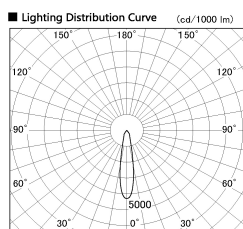

Item no. SD381-2820B9035-R

Series Name: Cledy versa R-G (UL track)
(SD381-R)

Installation	Track mount
Type	Extra high-efficiency tracklight
Fixture wattage	28W
Beam angle	21deg
Color Temp.	3500K
CRI	Ra>90
Luminous	3404 lm
Body	Die-castaluminumalloy
Body finish	Black
Trim finish	Black
Reflector finish	N/A
IP Rate	IP20
Light source	COB module
Input Voltage	AC220~240V
Dimming Type	Non-Dimmable
Certificate	CE,CCC
Cut Hole	N/A