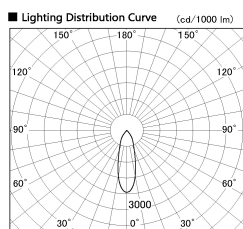

Item no. SD381-2830B9035-R

Series Name: Cledy versa R-G (UL track)
(SD381-R)

Installation	Track mount
Type	Extra high-efficiency tracklight
Fixture wattage	28W
Beam angle	30deg
Color Temp.	3500K
CRI	Ra>90
Luminous	3417 lm
Body	Die-cast aluminum alloy
Body finish	Black
Trim finish	Black
Reflector finish	N/A
IP Rate	IP20
Light source	COB module
Input Voltage	AC220~240V
Dimming Type	Non-Dimmable
Certificate	CE,CCC
Cut Hole	N/A