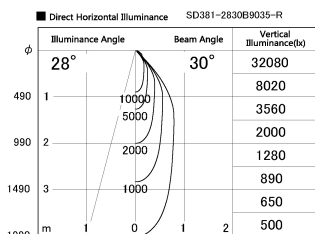

Item no. SD381-2830B9035-R

Series Name: Cledy versa R-G (UL track)
(SD381-R)

Installation	Track mount
Type	Extra high-efficiency tracklight
Fixture wattage	28W
Beam angle	30deg
Color Temp.	3500K
CRI	Ra>90
Luminous	3417 lm
Body	Die-cast aluminum alloy
Body finish	Black
Trim finish	Black
Reflector finish	N/A
IP Rate	IP20
Light source	COB module
Input Voltage	AC220~240V
Dimming Type	Non-Dimmable
Certificate	CE,CCC
Cut Hole	N/A