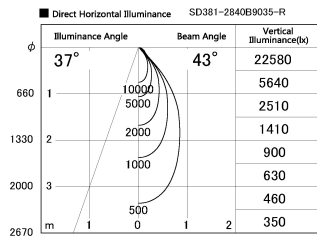

Item no. SD381-2840B9035-R

Series Name: Cledy versa R-G (UL track)
(SD381-R)

Installation	Track mount
Type	Extra high-efficiency tracklight
Fixture wattage	28W
Beam angle	43deg
Color Temp.	3500K
CRI	Ra>90
Luminous	3414 lm
Body	Die-cast aluminum alloy
Body finish	Black
Trim finish	Black
Reflector finish	N/A
IP Rate	IP20
Light source	COB module
Input Voltage	AC220~240V
Dimming Type	Non-Dimmable
Certificate	CE,CCC
Cut Hole	N/A