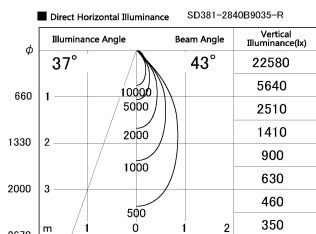

Item no. SD381-2840B9035-R

Series Name: Cledy versa R-G (UL track)  
(SD381-R)

Installation	Track mount
Type	Extra high-efficiency tracklight
Fixture wattage	28W
Beam angle	43deg
Color Temp.	3500K
CRI	Ra>90
Luminous	3414 lm
Body	Die-cast aluminum alloy
Body finish	Black
Trim finish	Black
Reflector finish	N/A
IP Rate	IP20
Light source	COB module
Input Voltage	AC220~240V
Dimming Type	Non-Dimmable
Certificate	CE,CCC
Cut Hole	N/A