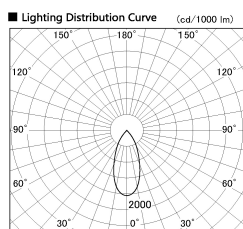

Item no. SD381-2840B9035-R

Series Name: Cledy versa R-G (UL track)  
(SD381-R)

Installation	Track mount
Type	Extra high-efficiency tracklight
Fixture wattage	28W
Beam angle	43deg
Color Temp.	3500K
CRI	Ra>90
Luminous	3414 lm
Body	Die-cast aluminum alloy
Body finish	Black
Trim finish	Black
Reflector finish	N/A
IP Rate	IP20
Light source	COB module
Input Voltage	AC220~240V
Dimming Type	Non-Dimmable
Certificate	CE,CCC
Cut Hole	N/A