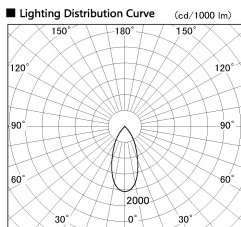

Item no. SD381-2840B9035-R

Series Name: Cledy versa R-G (UL track)
(SD381-R)

Installation	Track mount
Type	Extra high-efficiency tracklight
Fixture wattage	28W
Beam angle	43deg
Color Temp.	3500K
CRI	Ra>90
Luminous	3414 lm
Body	Die-cast aluminum alloy
Body finish	Black
Trim finish	Black
Reflector finish	N/A
IP Rate	IP20
Light source	COB module
Input Voltage	AC220~240V
Dimming Type	Non-Dimmable
Certificate	CE,CCC
Cut Hole	N/A