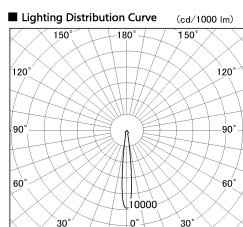

Item no. SD381-2615B9035-R

Series Name: Cledy versa R-G (UL track)
(SD381-R)

■ Direct Horizontal Illuminance SD381-2615B9035-R

φ	Illuminance Angle	Beam Angle	Vertical Illuminance (lx)
170	10°	12°	108330
1	50000		27080
	20000		12040
340	10000		6770
2			4330
520	5000		3010
3			2210
690			1690

Installation	Track mount	
Type	Extra	high-efficiency tracklight
Fixture wattage	23W	
Beam angle	12deg	
Color Temp.	3500K	
CRI	Ra>90	
Luminous	2753 lm	
Body	Die-cast aluminum alloy	
Body finish	Black	
Trim finish	Black	
Reflector finish	N/A	
IP Rate	IP20	
Light source	COB module	
Input Voltage	AC220~240V	
Dimming Type	Non-Dimmable	
Certificate	CE,CCC	
Cut Hole	N/A	