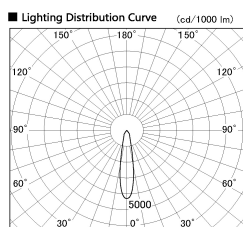

Item no. SD381-2620B9035-R

Series Name: Cledy versa R-G (UL track)
(SD381-R)

| | |
|------------------|----------------------------------|
| Installation | Track mount |
| Type | Extra high-efficiency tracklight |
| Fixture wattage | 23W |
| Beam angle | 21deg |
| Color Temp. | 3500K |
| CRI | Ra>90 |
| Luminous | 2969 lm |
| Body | Die-castaluminumalloy |
| Body finish | Black |
| Trim finish | Black |
| Reflector finish | N/A |
| IP Rate | IP20 |
| Light source | COB module |
| Input Voltage | AC220~240V |
| Dimming Type | Non-Dimmable |
| Certificate | CE,CCC |
| Cut Hole | N/A |