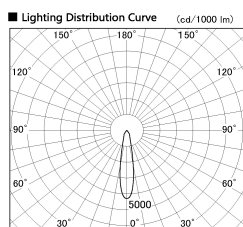

Item no. SD381-2620B9035-R

Series Name: Cledy versa R-G (UL track)
(SD381-R)

Installation	Track mount
Type	Extra high-efficiency tracklight
Fixture wattage	23W
Beam angle	21deg
Color Temp.	3500K
CRI	Ra>90
Luminous	2969 lm
Body	Die-cast aluminum alloy
Body finish	Black
Trim finish	Black
Reflector finish	N/A
IP Rate	IP20
Light source	COB module
Input Voltage	AC220~240V
Dimming Type	Non-Dimmable
Certificate	CE,CCC
Cut Hole	N/A