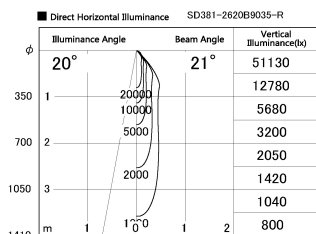

Item no. SD381-2620B9035-R

Series Name: Cledy versa R-G (UL track)
(SD381-R)

Installation	Track mount
Type	Extra high-efficiency tracklight
Fixture wattage	23W
Beam angle	21deg
Color Temp.	3500K
CRI	Ra>90
Luminous	2969 lm
Body	Die-cast aluminum alloy
Body finish	Black
Trim finish	Black
Reflector finish	N/A
IP Rate	IP20
Light source	COB module
Input Voltage	AC220~240V
Dimming Type	Non-Dimmable
Certificate	CE,CCC
Cut Hole	N/A