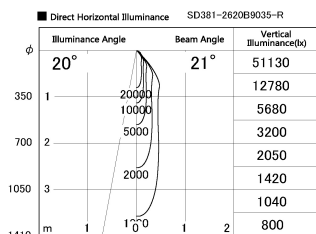

Item no. SD381-2620B9035-R

Series Name: Cledy versa R-G (UL track)
(SD381-R)

| | |
|------------------|----------------------------------|
| Installation | Track mount |
| Type | Extra high-efficiency tracklight |
| Fixture wattage | 23W |
| Beam angle | 21deg |
| Color Temp. | 3500K |
| CRI | Ra>90 |
| Luminous | 2969 lm |
| Body | Die-castaluminumalloy |
| Body finish | Black |
| Trim finish | Black |
| Reflector finish | N/A |
| IP Rate | IP20 |
| Light source | COB module |
| Input Voltage | AC220~240V |
| Dimming Type | Non-Dimmable |
| Certificate | CE,CCC |
| Cut Hole | N/A |