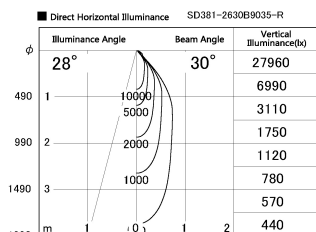

Item no. SD381-2630B9035-R

Series Name: Cledy versa R-G (UL track)  
(SD381-R)

Installation	Track mount
Type	Extra high-efficiency tracklight
Fixture wattage	23W
Beam angle	30deg
Color Temp.	3500K
CRI	Ra>90
Luminous	2978 lm
Body	Die-castaluminumalloy
Body finish	Black
Trim finish	Black
Reflector finish	N/A
IP Rate	IP20
Light source	COB module
Input Voltage	AC220~240V
Dimming Type	Non-Dimmable
Certificate	CE,CCC
Cut Hole	N/A