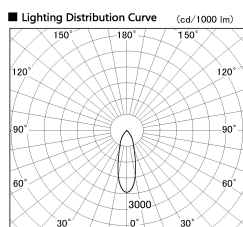

Item no. SD381-2630B9035-R

Series Name: Cledy versa R-G (UL track)  
(SD381-R)

Installation	Track mount
Type	Extra high-efficiency tracklight
Fixture wattage	23W
Beam angle	30deg
Color Temp.	3500K
CRI	Ra>90
Luminous	2978 lm
Body	Die-castaluminumalloy
Body finish	Black
Trim finish	Black
Reflector finish	N/A
IP Rate	IP20
Light source	COB module
Input Voltage	AC220~240V
Dimming Type	Non-Dimmable
Certificate	CE,CCC
Cut Hole	N/A