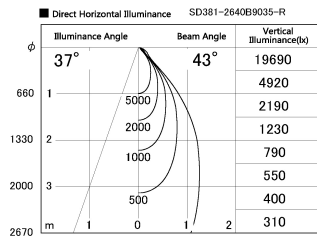

Item no. SD381-2640B9035-R

Series Name: Cledy versa R-G (UL track)
(SD381-R)

Installation	Track mount
Type	Extra high-efficiency tracklight
Fixture wattage	23W
Beam angle	43deg
Color Temp.	3500K
CRI	Ra>90
Luminous	2977 lm
Body	Die-castaluminumalloy
Body finish	Black
Trim finish	Black
Reflector finish	N/A
IP Rate	IP20
Light source	COB module
Input Voltage	AC220~240V
Dimming Type	Non-Dimmable
Certificate	CE,CCC
Cut Hole	N/A