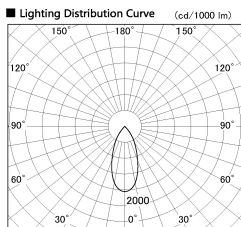

Item no. SD381-2640B9035-R

Series Name: Cledy versa R-G (UL track)
(SD381-R)

Installation	Track mount
Type	Extra high-efficiency tracklight
Fixture wattage	23W
Beam angle	43deg
Color Temp.	3500K
CRI	Ra>90
Luminous	2977 lm
Body	Die-castaluminumalloy
Body finish	Black
Trim finish	Black
Reflector finish	N/A
IP Rate	IP20
Light source	COB module
Input Voltage	AC220~240V
Dimming Type	Non-Dimmable
Certificate	CE,CCC
Cut Hole	N/A